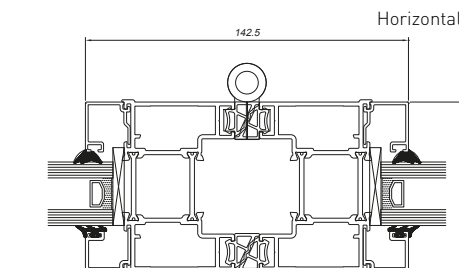

Horizontal