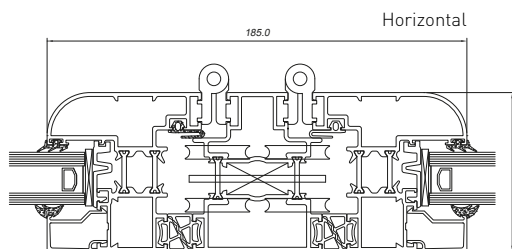

Horizontal