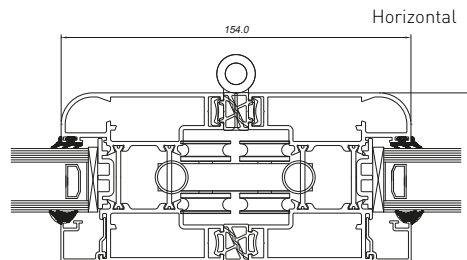

Horizontal

Visofold 4000

Application

- Residential/retail/commercial – robust use

Features

- Heavy duty slide folding doors suitable for use in commercial applications where heavy usage is expected
- Sashes are hung from a floating mullion which provides additional strength and stability
- Sashes slide on 4 stainless steel rollers sitting on a steel track which give a smooth opening action
- Visofold 4000 is an ideal choice for applications that require large or runs of multiple sashes
- Profiles feature attractive rounded-edge
- Manufactured using Smarts punch tooling

Technical Performance

Finish Single or dual colour, marine quality polyester powder coat as standard**

U Value 1.7 W/m²K

Air Class 3, 600Pa

Water Class 7a, 300Pa

Wind Class 3, 1200Pa

Document L Compliant

Dimensions

Frame Width	108mm
Frame Depth	70mm
Typical Sight Line*	185mm
Glass	24 – 38mm double or triple gazed units
Max o/a Height	2500mm (per sash)
Max o/a Width	1000mm (per sash)
Max Sash Weight	100kg

**Marine guarantee subject to application.