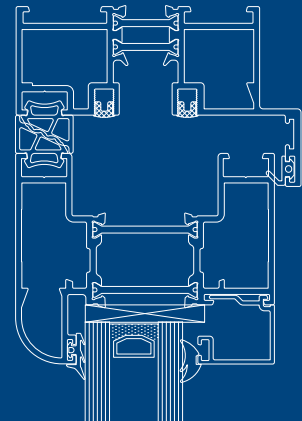

Features door systems tested to (depending on system):

- U Values up to 1.5 W/m<sup>2</sup>K
  - Security tested to PAS 24: 2012
  - Weather tested to BS 6375 Part 1: 2009
  - Colour matched accessories now available
- Speak with your supplier for details