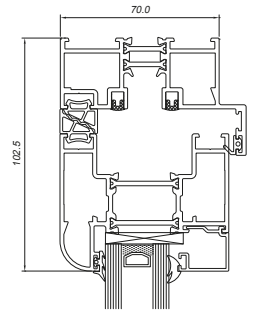

Visofold 1000

Application

- Residential/retail/commercial

Features

- Attractive, slim-line profiles offer reduced sightlines
- Profiles available in either square or rounded edge options
- Fabricated using mitred corners
- Lock mechanism available with domestic style 'lift-up' handle and an adjustable, one-piece keep
- Manufactured using Smarts punch tooling

Technical Performance

Finish Single or dual colour, marine quality polyester powder coat as standard **

U Value 1.5 W/m²K using a 1.0 centre pane

Air Class 4, 600Pa

Water Class E, 750Pa

Wind Class 4, 1800Pa

Document L Compliant

PAS 24:2016 Enhanced Security Performance

Dimensions

Frame Width	102.5mm
Frame Depth	70mm
Glass	24, 28, 32, 34 or 36mm double or triple glazed units
Max o/a Height:	2500mm (per sash)
Max o/a Width	1200mm (per sash)
Max Sash Weight:	100kg

[For sizes outside of these parameters, contact Smarts Technical].

Head