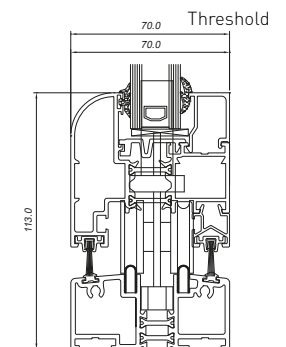

Visofold 3000

Application

- Residential/retail/commercial

Features

- Visofold 3000 offers elegant slim sightlines coupled with highly engineered hardware designed to ensure years of reliable service
- Slim sightlines allow more light into the building and give a pleasing appearance
- Attractively styled round or square edge profiles and highly engineered and robust hinges
- Specially designed stainless steel rollers give smooth and easy operation
- Domestic lift-up style handles
- Fabricated using mitred corners
- Manufactured using Smarts punch tooling

Technical Performance

Finish Single or dual colour, marine quality polyester powder coat as standard **

U Value 1.6 W/m²K using a 1.0 centre pane

Air Class 3, 300Pa

Water Class E, 1050Pa

Wind Class 4, 1800Pa

Document L Compliant

Dimensions

Frame Width	125mm
Frame Depth	70mm
Typical Sight Line*	154.2mm
Glass	28mm double or triple gazed units
Max o/a Height:	2500mm (per sash)
Max o/a Width	1000mm (per sash)
Max Sash Weight:	100kg

Visofold 4000

Application

- Residential/retail/commercial – robust use

Features

- Heavy duty slide folding doors suitable for use in commercial applications where heavy usage is expected
- Sashes are hung from a floating mullion which provides additional strength and stability
- Sashes slide on 4 stainless steel rollers sitting on a steel track which give a smooth opening action
- Visofold 4000 is an ideal choice for applications that require large or runs of multiple sashes
- Profiles feature attractive rounded-edge
- Manufactured using Smarts punch tooling

Technical Performance

Finish Single or dual colour, marine quality polyester powder coat as standard**

U Value 1.7 W/m²K

Air Class 3, 600Pa

Water Class 7a, 300Pa

Wind Class 3, 1200Pa

Document L Compliant

Dimensions