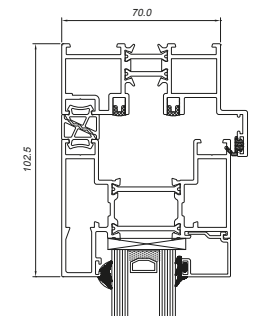

## Dimensions

<b>Frame Width</b>	102.5mm
<b>Frame Depth</b>	70mm
<b>Glass</b>	24, 28, 32, 34 or 36mm double or triple glazed units
<b>Max o/a Height:</b>	2500mm (per sash)
<b>Max o/a Width</b>	1200mm (per sash)
<b>Max Sash Weight:</b>	100kg

## Dimensions

<b>Frame Width</b>	102.5mm
<b>Frame Depth</b>	70mm
<b>Typical Sight Line*</b>	143mm
<b>Glass</b>	24, 28, 32, 34 or 36mm double or triple glazed units
<b>Max o/a Height</b>	2500mm (per sash)
<b>Max o/a Width</b>	1000mm (per sash)
<b>Max Sash Weight</b>	100kg