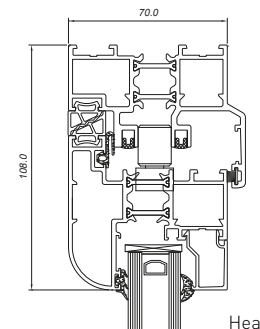

Visofold 3000

Application

- Residential/retail/commercial

Features

- Visofold 3000 offers elegant slim sightlines coupled with highly engineered hardware designed to ensure years of reliable service
- Slim sightlines allow more light into the building and give a pleasing appearance
- Attractively styled round or square edge profiles and highly engineered and robust hinges
- Specially designed stainless steel rollers give smooth and easy operation
- Domestic lift-up style handles
- Fabricated using mitred corners
- Manufactured using Smarts punch tooling

Technical Performance

Finish Single or dual colour, marine quality polyester powder coat as standard **

U Value 1.6 W/m²K using a 1.0 centre pane

Air Class 3, 300Pa

Water Class E, 1050Pa

Wind Class 4, 1800Pa

Document L Compliant

Dimensions

Frame Width	125mm
Frame Depth	70mm
Typical Sight Line*	154.2mm
Glass	28mm double or triple gazed units
Max o/a Height:	2500mm (per sash)
Max o/a Width	1000mm (per sash)
Max Sash Weight:	100kg

Visofold 4000

Application

- Residential/retail/commercial – robust use

Features

- Heavy duty slide folding doors suitable for use in commercial applications where heavy usage is expected
- Sashes are hung from a floating mullion which provides additional strength and stability
- Sashes slide on 4 stainless steel rollers sitting on a steel track which give a smooth opening action
- Visofold 4000 is an ideal choice for applications that require large or runs of multiple sashes
- Profiles feature attractive rounded-edge
- Manufactured using Smarts punch tooling

Technical Performance

Finish Single or dual colour, marine quality polyester powder coat as standard**

U Value 1.7 W/m²K

Air Class 3, 600Pa

Water Class 7a, 300Pa

Wind Class 3, 1200Pa

Document L Compliant

Dimensions