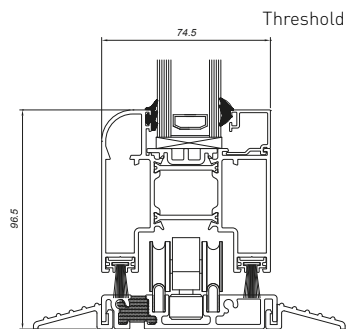

Visofold 3000

Application

- Residential/retail/commercial

Features

- Visofold 3000 offers elegant slim sightlines coupled with highly engineered hardware designed to ensure years of reliable service
- Slim sightlines allow more light into the building and give a pleasing appearance
- Attractively styled round or square edge profiles and highly engineered and robust hinges
- Specially designed stainless steel rollers give smooth and easy operation
- Domestic lift-up style handles
- Fabricated using mitred corners
- Manufactured using Smarts punch tooling

Technical Performance

Finish Single or dual colour, marine quality polyester powder coat as standard **

U Value 1.6 W/m²K using a 1.0 centre pane

Air Class 3, 300Pa

Water Class E, 1050Pa

Wind Class 4, 1800Pa

Document L Compliant

Dimensions

Frame Width	125mm
Frame Depth	70mm
Typical Sight Line*	154.2mm
Glass	28mm double or triple gazed units
Max o/a Height:	2500mm (per sash)
Max o/a Width	1000mm (per sash)
Max Sash Weight:	100kg

Threshold

Visofold 4000

Application

- Residential/retail/commercial – robust use

Features

- Heavy duty slide folding doors suitable for use in commercial applications where heavy usage is expected
- Sashes are hung from a floating mullion which provides additional strength and stability
- Sashes slide on 4 stainless steel rollers sitting on a steel track which give a smooth opening action
- Visofold 4000 is an ideal choice for applications that require large or runs of multiple sashes
- Profiles feature attractive rounded-edge
- Manufactured using Smarts punch tooling

Technical Performance

Finish Single or dual colour, marine quality polyester powder coat as standard**

U Value 1.7 W/m²K

Air Class 3, 600Pa

Water Class 7a, 300Pa

Wind Class 3, 1200Pa

Document L Compliant