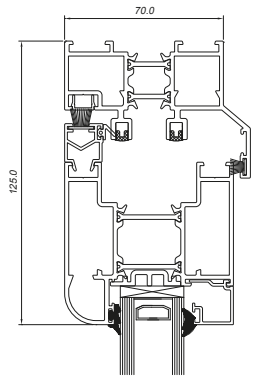

## Dimensions

<b>Frame Width</b>	102.5mm
<b>Frame Depth</b>	70mm
<b>Typical Sight Line*</b>	143mm
<b>Glass</b>	24, 28, 32, 34 or 36mm double or triple glazed units
<b>Max o/a Height</b>	2500mm (per sash)
<b>Max o/a Width</b>	1000mm (per sash)
<b>Max Sash Weight</b>	100kg

## Dimensions

<b>Frame Width</b>	125mm
<b>Frame Depth</b>	70mm
<b>Typical Sight Line*</b>	154.2mm
<b>Glass</b>	28mm double or triple gazed units
<b>Max o/a Height:</b>	2500mm (per sash)
<b>Max o/a Width</b>	1000mm (per sash)
<b>Max Sash Weight:</b>	100kg