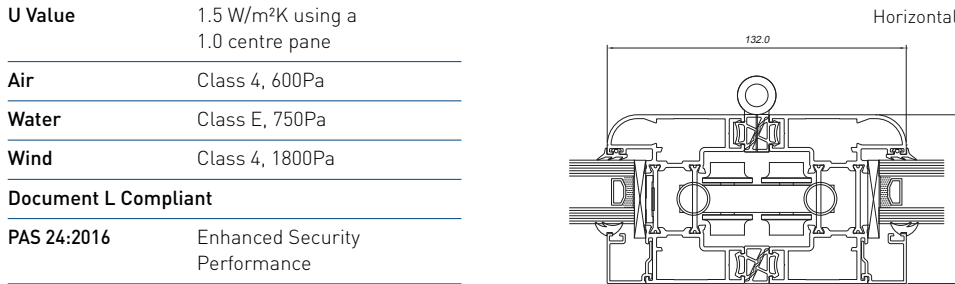

Horizontal