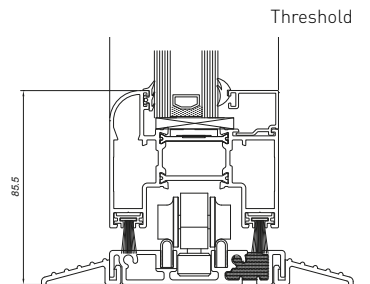

Threshold

Visofold 2000

Application

- Residential/retail/commercial

Features

- Visofold 2000 is styled for use on retail or commercial applications such as bars, cafes or shops that require the benefit of opening up an entire facade in good weather, and also providing a glazed screen that allows the maximum ingress of light when closed
- Manufactured by method of a square cut, non-mitred design with square edged profiles which mimic a timber profile appearance
- Optional commercial high security multi-point lock
- Option of using a deep bottom rail on sashes
- Manufactured using Smarts punch tooling

Technical Performance

Finish Single or dual colour, marine quality polyester powder coat as standard**

U Value 1.6 W/m²K using a 1.0 centre pane

Air Class 3, 600Pa

Water Class 7a, 300Pa

Wind Class 4, 1800Pa

Document L Compliant

Dimensions

Frame Width	102.5mm
Frame Depth	70mm
Typical Sight Line*	143mm
Glass	24, 28, 32, 34 or 36mm double or triple glazed units
Max o/a Height	2500mm (per sash)
Max o/a Width	1000mm (per sash)
Max Sash Weight	100kg