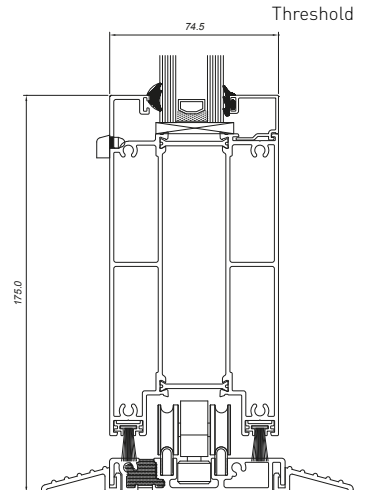

Visofold 1000

Application

- Residential/retail/commercial

Features

- Attractive, slim-line profiles offer reduced sightlines
- Profiles available in either square or rounded edge options
- Fabricated using mitred corners
- Lock mechanism available with domestic style 'lift-up' handle and an adjustable, one-piece keep
- Manufactured using Smarts punch tooling

Technical Performance

Finish Single or dual colour, marine quality polyester powder coat as standard **

U Value 1.5 W/m²K using a 1.0 centre pane

Air Class 4, 600Pa

Water Class E, 750Pa

Wind Class 4, 1800Pa

Document L Compliant

PAS 24:2016 Enhanced Security Performance

Dimensions

Frame Width	102.5mm
Frame Depth	70mm
Glass	24, 28, 32, 34 or 36mm double or triple glazed units
Max o/a Height:	2500mm (per sash)
Max o/a Width	1200mm (per sash)
Max Sash Weight:	100kg

[For sizes outside of these parameters, contact Smarts Technical].

Visofold 2000

Application

- Residential/retail/commercial

Features

- Visofold 2000 is styled for use on retail or commercial applications such as bars, cafes or shops that require the benefit of opening up an entire facade in good weather, and also providing a glazed screen that allows the maximum ingress of light when closed
- Manufactured by method of a square cut, non-mitred design with square edged profiles which mimic a timber profile appearance
- Optional commercial high security multi-point lock
- Option of using a deep bottom rail on sashes
- Manufactured using Smarts punch tooling

Technical Performance

Finish Single or dual colour, marine quality polyester powder coat as standard**

U Value 1.6 W/m²K using a 1.0 centre pane

Air Class 3, 600Pa

Water Class 7a, 300Pa

Wind Class 4, 1800Pa

Document L Compliant

Dimensions